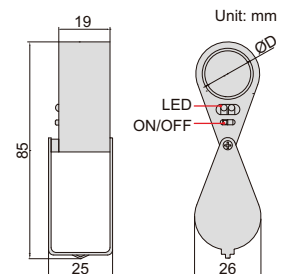

TABLE MAGNIFIER WITH ILLUMINATION CODE 7516-5D

- LED illumination, working life 20000h

SPECIFICATION

Magnification	2.25X
Diopter	5D
Lens diameter	Ø122mm
Illumination	power: 7W, illumination: 420lm
Power supply	100~240V, 50~60Hz

7516-5D

FOLDING MAGNIFIER

- Glass lens

Code	Magnification	Lens diameter (ØD)
7511-8	10X	Ø21mm

7511-8

FOLDING MAGNIFIER WITH ILLUMINATION

Code	Magnification	Lens diameter (ØD)
7515-10	10X	Ø21mm

7515-10

- Resin lens
- Powered by 3xLR927 batteries (included)

FOLDING MAGNIFIER WITH ILLUMINATION

- Resin lens
- Powered by 2xCR1620 batteries (included)
- LED lights up automatically when α is over 130°

Code	Magnification	Lens diameter (ØD)
7514-1	2.5X	Ø45mm