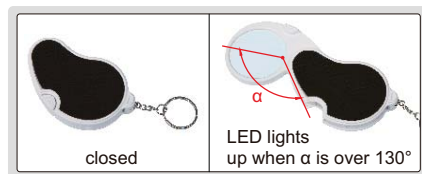

TABLE MAGNIFIER WITH ILLUMINATION CODE 7516-5D

- LED illumination, working life 20000h

SPECIFICATION

Magnification	2.25X
Diopter	5D
Lens diameter	Ø122mm
Illumination	power: 7W, illumination: 420lm
Power supply	100~240V, 50~60Hz

7516-5D

FOLDING MAGNIFIER

- Glass lens

Code	Magnification	Lens diameter (ØD)
7511-8	10X	Ø21mm

7511-8

FOLDING MAGNIFIER WITH ILLUMINATION

Code	Magnification	Lens diameter (ØD)
7515-10	10X	Ø21mm

7515-10

- Resin lens
- Powered by 3xLR927 batteries (included)

FOLDING MAGNIFIER WITH ILLUMINATION

- Resin lens
- Powered by 2xCR1620 batteries (included)
- LED lights up automatically when α is over 130°

Code	Magnification	Lens diameter (ØD)
7514-1	2.5X	Ø45mm