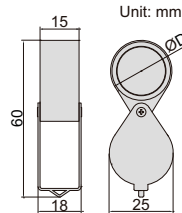

TABLE MAGNIFIER WITH ILLUMINATION CODE 7516-5D

- LED illumination, working life 20000h

SPECIFICATION

Magnification	2.25X
Diopter	5D
Lens diameter	Ø122mm
Illumination	power: 7W, illumination: 420lm
Power supply	100~240V, 50~60Hz

7516-5D

FOLDING MAGNIFIER

- Glass lens

Code	Magnification	Lens diameter (ØD)
7511-8	10X	Ø21mm

7511-8

FOLDING MAGNIFIER WITH ILLUMINATION

Code	Magnification	Lens diameter (ØD)
7515-10	10X	Ø21mm

7515-10

- Resin lens
- Powered by 3xLR927 batteries (included)

FOLDING MAGNIFIER WITH ILLUMINATION

- Resin lens
- Powered by 2xCR1620 batteries (included)
- LED lights up automatically when α is over 130°

Code	Magnification	Lens diameter (ØD)
7514-1	2.5X	Ø45mm