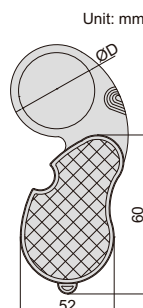

TABLE MAGNIFIER WITH ILLUMINATION CODE 7516-5D

- LED illumination, working life 20000h

SPECIFICATION

Magnification	2.25X
Diopter	5D
Lens diameter	Ø122mm
Illumination	power: 7W, illumination: 420lm
Power supply	100~240V, 50~60Hz

7516-5D

FOLDING MAGNIFIER

- Glass lens

Code	Magnification	Lens diameter (ØD)
7511-8	10X	Ø21mm

7511-8

FOLDING MAGNIFIER WITH ILLUMINATION

Code	Magnification	Lens diameter (ØD)
7515-10	10X	Ø21mm

7515-10

- Resin lens
- Powered by 3xLR927 batteries (included)

FOLDING MAGNIFIER WITH ILLUMINATION

- Resin lens
- Powered by 2xCR1620 batteries (included)
- LED lights up automatically when α is over 130°

Code	Magnification	Lens diameter (ØD)
7514-1	2.5X	Ø45mm