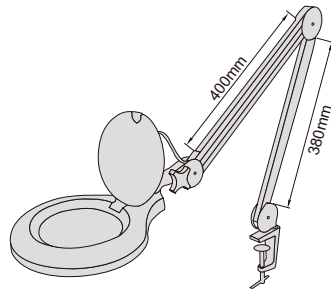

TABLE MAGNIFIER WITH ILLUMINATION CODE 7516-5D

- LED illumination, working life 20000h

SPECIFICATION

Magnification	2.25X
Diopter	5D
Lens diameter	Ø122mm
Illumination	power: 7W, illumination: 420lm
Power supply	100~240V, 50~60Hz

7516-5D

FOLDING MAGNIFIER

- Glass lens

Code	Magnification	Lens diameter (ØD)
7511-8	10X	Ø21mm

7511-8

FOLDING MAGNIFIER WITH ILLUMINATION

Code	Magnification	Lens diameter (ØD)
7515-10	10X	Ø21mm

7515-10

- Resin lens
- Powered by 3xLR927 batteries (included)

FOLDING MAGNIFIER WITH ILLUMINATION

- Resin lens
- Powered by 2xCR1620 batteries (included)
- LED lights up automatically when α is over 130°

Code	Magnification	Lens diameter (ØD)
7514-1	2.5X	Ø45mm