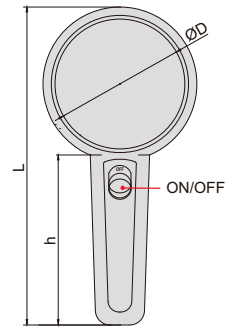

MAGNIFIERS WITH ILLUMINATION

- Glass lens
- Powered by 3xAAA batteries (included)

7513-2

7513-4

Code	Magnification	Lens diameter (ØD)	L	h
7513-2	2X	Ø75mm	170mm	90mm
7513-4	4X	Ø50mm	145mm	90mm

MAGNIFIER WITH TWO LENSES

2 pcs LED

- Resin lens
- Interchangeable lenses
- Powered by 3 pcs AAA batteries (included)

7522-610

Code	Lens number	Magnification	Lens diameter (ØD)
7522-610	2 pcs	6X	37mm
		10X	50mm

MAGNIFIER WITH ILLUMINATION

- Two magnifications
- LED illumination
- Powered by 2 pcs AAA batteries (included)
- Resin lens

7518-26

Code	Magnification	Lens size
7518-26	2X/6X	90x55mm

MAGNIFIER WITH ILLUMINATION

- Handheld and desk-type use
- Two magnifications
- LED illumination
- Powered by 2xAA batteries (included)
- Resin lens

7519-26

desk-type use

Code	Magnification	Lens diameter (ØD)
7519-26	2X/6X	90mm