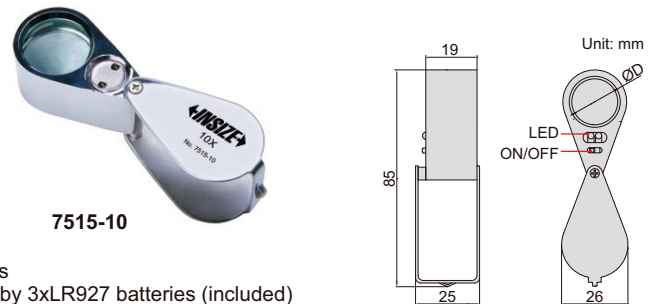

### SPECIFICATION

<b>Magnification</b>	2.25X
<b>Diopter</b>	5D
<b>Lens diameter</b>	Ø122mm
<b>Illumination</b>	power: 7W, illumination: 420lm
<b>Power supply</b>	100~240V, 50~60Hz

7516-5D

## FOLDING MAGNIFIER

- Glass lens

Code	Magnification	Lens diameter (ØD)
7511-8	10X	Ø21mm

7511-8

## FOLDING MAGNIFIER WITH ILLUMINATION

Code	Magnification	Lens diameter (ØD)
7515-10	10X	Ø21mm

- Resin lens
- Powered by 3xLR927 batteries (included)

7515-10

## FOLDING MAGNIFIER WITH ILLUMINATION

- Resin lens
- Powered by 2xCR1620 batteries (included)
- LED lights up automatically when  $\alpha$  is over 130°

Code	Magnification	Lens diameter (ØD)
7514-1	2.5X	Ø45mm