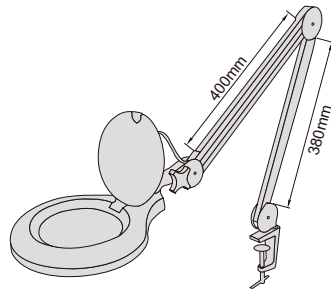

## TABLE MAGNIFIER WITH ILLUMINATION CODE 7516-5D

- LED illumination, working life 20000h

### SPECIFICATION

<b>Magnification</b>	2.25X
<b>Diopter</b>	5D
<b>Lens diameter</b>	Ø122mm
<b>Illumination</b>	power: 7W, illumination: 420lm
<b>Power supply</b>	100~240V, 50~60Hz

7516-5D

## FOLDING MAGNIFIER

- Glass lens

Code	Magnification	Lens diameter (ØD)
7511-8	10X	Ø21mm

7511-8

## FOLDING MAGNIFIER WITH ILLUMINATION

Code	Magnification	Lens diameter (ØD)
7515-10	10X	Ø21mm

- Resin lens
- Powered by 3xLR927 batteries (included)

7515-10