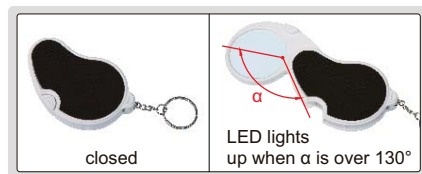

## FOLDING MAGNIFIER WITH ILLUMINATION

Code	Magnification	Lens diameter (ØD)
7515-10	10X	Ø21mm

- Resin lens
- Powered by 3xLR927 batteries (included)

7515-10

## FOLDING MAGNIFIER WITH ILLUMINATION

- Resin lens
- Powered by 2xCR1620 batteries (included)
- LED lights up automatically when  $\alpha$  is over 130°

Code	Magnification	Lens diameter (ØD)
7514-1	2.5X	Ø45mm