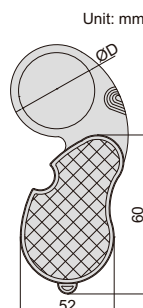

### SPECIFICATION

<b>Magnification</b>	2.25X
<b>Diopter</b>	5D
<b>Lens diameter</b>	Ø122mm
<b>Illumination</b>	power: 7W, illumination: 420lm
<b>Power supply</b>	100~240V, 50~60Hz

7516-5D

## FOLDING MAGNIFIER

- Glass lens

Code	Magnification	Lens diameter (ØD)
7511-8	10X	Ø21mm

7511-8

## FOLDING MAGNIFIER WITH ILLUMINATION

Code	Magnification	Lens diameter (ØD)
7515-10	10X	Ø21mm

- Resin lens
- Powered by 3xLR927 batteries (included)

7515-10

## FOLDING MAGNIFIER WITH ILLUMINATION

- Resin lens
- Powered by 2xCR1620 batteries (included)
- LED lights up automatically when  $\alpha$  is over 130°

Code	Magnification	Lens diameter (ØD)
7514-1	2.5X	Ø45mm