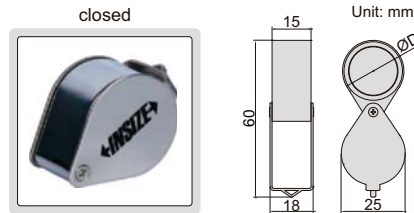

### SPECIFICATION

<b>Magnification</b>	2.25X
<b>Diopter</b>	5D
<b>Lens diameter</b>	Ø122mm
<b>Illumination</b>	power: 7W, illumination: 420lm
<b>Power supply</b>	100~240V, 50~60Hz

7516-5D

## FOLDING MAGNIFIER

- Glass lens

Code	Magnification	Lens diameter (ØD)
7511-8	10X	Ø21mm

7511-8

## FOLDING MAGNIFIER WITH ILLUMINATION

Code	Magnification	Lens diameter (ØD)
7515-10	10X	Ø21mm

- Resin lens
- Powered by 3xLR927 batteries (included)

7515-10

## FOLDING MAGNIFIER WITH ILLUMINATION

- Resin lens
- Powered by 2xCR1620 batteries (included)
- LED lights up automatically when  $\alpha$  is over 130°

Code	Magnification	Lens diameter (ØD)
7514-1	2.5X	Ø45mm