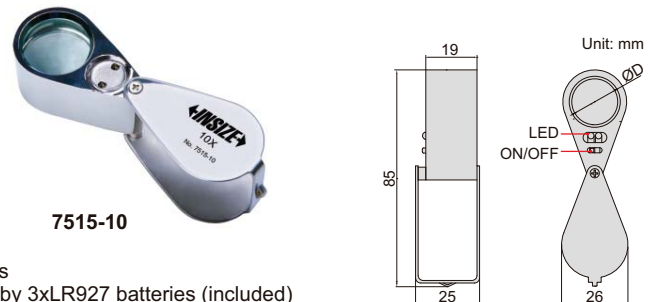

### SPECIFICATION

<b>Magnification</b>	2.25X
<b>Diopter</b>	5D
<b>Lens diameter</b>	Ø122mm
<b>Illumination</b>	power: 7W, illumination: 420lm
<b>Power supply</b>	100~240V, 50~60Hz

7516-5D

## FOLDING MAGNIFIER

- Glass lens

Code	Magnification	Lens diameter (ØD)
7511-8	10X	Ø21mm

7511-8

## FOLDING MAGNIFIER WITH ILLUMINATION

Code	Magnification	Lens diameter (ØD)
7515-10	10X	Ø21mm

- Resin lens
- Powered by 3xLR927 batteries (included)

7515-10

## FOLDING MAGNIFIER WITH ILLUMINATION

- Resin lens
- Powered by 2xCR1620 batteries (included)
- LED lights up automatically when  $\alpha$  is over 130°

Code	Magnification	Lens diameter (ØD)
7514-1	2.5X	Ø45mm