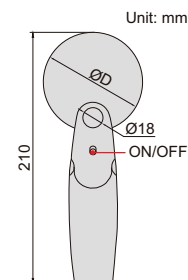

MAGNIFIERS WITH ILLUMINATION

- Glass lens
- Powered by 3xAAA batteries (included)

7513-2

7513-4

Code	Magnification	Lens diameter (ØD)	L	h
7513-2	2X	Ø75mm	170mm	90mm
7513-4	4X	Ø50mm	145mm	90mm

MAGNIFIER WITH TWO LENSES

2 pcs LED

- Resin lens
- Interchangeable lenses
- Powered by 3 pcs AAA batteries (included)

7522-610

Code	Lens number	Magnification	Lens diameter (ØD)
7522-610	2 pcs	6X	37mm
		10X	50mm

MAGNIFIER WITH ILLUMINATION

- Two magnifications
- LED illumination
- Powered by 2 pcs AAA batteries (included)
- Resin lens

7518-26

Code	Magnification	Lens size
7518-26	2X/6X	90x55mm

MAGNIFIER WITH ILLUMINATION

- Handheld and desk-type use
- Two magnifications
- LED illumination
- Powered by 2xAA batteries (included)
- Resin lens

7519-26

desk-type use

Code	Magnification	Lens diameter (ØD)
7519-26	2X/6X	90mm