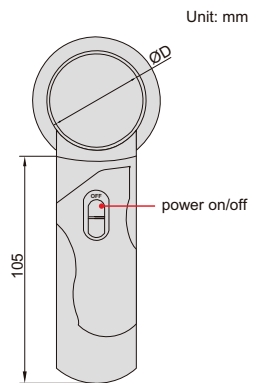

MAGNIFIERS WITH ILLUMINATION

- Glass lens
- Powered by 3xAAA batteries (included)

7513-2

7513-4

Code	Magnification	Lens diameter (ØD)	L	h
7513-2	2X	Ø75mm	170mm	90mm
7513-4	4X	Ø50mm	145mm	90mm

MAGNIFIER WITH TWO LENSES

2 pcs LED

- Resin lens
- Interchangeable lenses
- Powered by 3 pcs AAA batteries (included)

7522-610

Code	Lens number	Magnification	Lens diameter (ØD)
7522-610	2 pcs	6X	37mm
		10X	50mm

MAGNIFIER WITH ILLUMINATION

- Two magnifications
- LED illumination
- Powered by 2 pcs AAA batteries (included)
- Resin lens

7518-26

Code	Magnification	Lens size
7518-26	2X/6X	90x55mm

MAGNIFIER WITH ILLUMINATION

- Handheld and desk-type use
- Two magnifications
- LED illumination
- Powered by 2xAA batteries (included)
- Resin lens

7519-26

desk-type use

Code	Magnification	Lens diameter (ØD)
7519-26	2X/6X	90mm