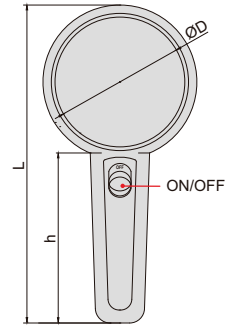

MAGNIFIERS WITH ILLUMINATION

- Glass lens
- Powered by 3xAAA batteries (included)

7513-2

7513-4

Code	Magnification	Lens diameter (ØD)	L	h
7513-2	2X	Ø75mm	170mm	90mm
7513-4	4X	Ø50mm	145mm	90mm

MAGNIFIER WITH TWO LENSES

2 pcs LED

- Resin lens
- Interchangeable lenses
- Powered by 3 pcs AAA batteries (included)

7522-610

Code	Lens number	Magnification	Lens diameter (ØD)
7522-610	2 pcs	6X	37mm
		10X	50mm

MAGNIFIER WITH ILLUMINATION

- Two magnifications
- LED illumination
- Powered by 2 pcs AAA batteries (included)
- Resin lens

7518-26

Code	Magnification	Lens size
7518-26	2X/6X	90x55mm

MAGNIFIER WITH ILLUMINATION

- Handheld and desk-type use
- Two magnifications
- LED illumination
- Powered by 2xAA batteries (included)
- Resin lens

7519-26

desk-type use

Code	Magnification	Lens diameter (ØD)
7519-26	2X/6X	90mm