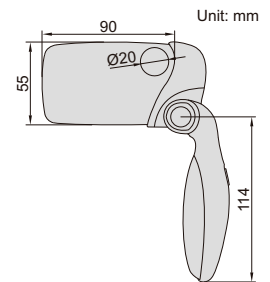

MAGNIFIERS WITH ILLUMINATION

- Glass lens
- Powered by 3xAAA batteries (included)

7513-2

7513-4

Code	Magnification	Lens diameter (ØD)	L	h
7513-2	2X	Ø75mm	170mm	90mm
7513-4	4X	Ø50mm	145mm	90mm

MAGNIFIER WITH TWO LENSES

2 pcs LED

- Resin lens
- Interchangeable lenses
- Powered by 3 pcs AAA batteries (included)

7522-610

Code	Lens number	Magnification	Lens diameter (ØD)
7522-610	2 pcs	6X	37mm
		10X	50mm

MAGNIFIER WITH ILLUMINATION

- Two magnifications
- LED illumination
- Powered by 2 pcs AAA batteries (included)
- Resin lens

7518-26

Code	Magnification	Lens size
7518-26	2X/6X	90x55mm

MAGNIFIER WITH ILLUMINATION

- Handheld and desk-type use
- Two magnifications
- LED illumination
- Powered by 2xAA batteries (included)
- Resin lens

7519-26

desk-type use

Code	Magnification	Lens diameter (ØD)
7519-26	2X/6X	90mm