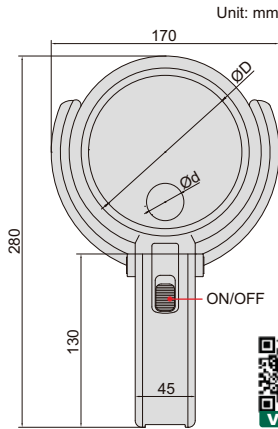

THREE WAYS MAGNIFIER WITH ILLUMINATION

- Resin lens
- Powered by 2xAAA batteries (included) or power adapter (110~240V, 50~60Hz)

three ways use

Code	Magnification	Lens diameter (ØD)	Lens diameter (Ød)
7512-1	2X/4X	Ø120mm	Ø28mm

MAGNIFICATION GLASSES

interchangeable lenses

head band (included)

7523-3D5

adjustable lens and LED angle

- Resin lens
- Interchangeable lenses
- Powered by 3 pcs AAA batteries (included)

Code	Lens number	Magnification
7523-3D5	5 pcs	1X
		1.5X
		2X
		2.5X
		3.5X

adjustable holder angle

moveable lens for focus

2 pcs LED

TELESCOPING INSPECTION MIRRORS

- Inspect hidden areas
- Rotation of the mirror: 360°
- Length of handle is adjustable, handle is made of brass and chrome plated

Code	Size of mirror	Length
7160-1	Ø32mm	178~505mm
7160-2	50x90mm	330~490mm