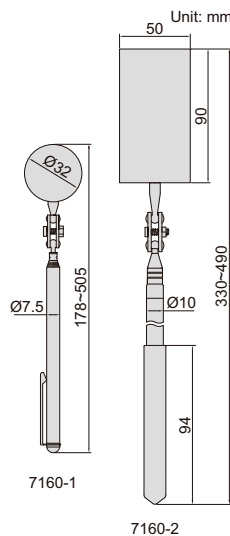

adjustable holder angle

moveable lens for focus

2 pcs LED

TELESCOPING INSPECTION MIRRORS

- Inspect hidden areas
- Rotation of the mirror: 360°
- Length of handle is adjustable, handle is made of brass and chrome plated

Code	Size of mirror	Length
7160-1	Ø32mm	178~505mm
7160-2	50x90mm	330~490mm