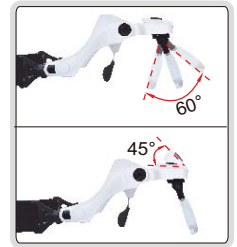

THREE WAYS MAGNIFIER WITH ILLUMINATION

- Resin lens
- Powered by 2xAAA batteries (included) or power adapter (110~240V, 50~60Hz)

three ways use

Code	Magnification	Lens diameter (ØD)	Lens diameter (Ød)
7512-1	2X/4X	Ø120mm	Ø28mm

MAGNIFICATION GLASSES

interchangeable lenses

head band (included)

7523-3D5

adjustable lens and LED angle

- Resin lens
- Interchangeable lenses
- Powered by 3 pcs AAA batteries (included)

Code	Lens number	Magnification
7523-3D5	5 pcs	1X
		1.5X
		2X
		2.5X
		3.5X

adjustable holder angle

moveable lens for focus

2 pcs LED

TELESCOPING INSPECTION MIRRORS

- Inspect hidden areas
- Rotation of the mirror: 360°
- Length of handle is adjustable, handle is made of brass and chrome plated

Code	Size of mirror	Length
7160-1	Ø32mm	178~505mm
7160-2	50x90mm	330~490mm