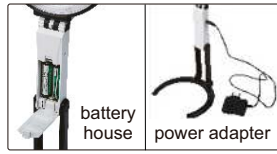

THREE WAYS MAGNIFIER WITH ILLUMINATION

- Resin lens
- Powered by 2xAAA batteries (included) or power adapter (110~240V, 50~60Hz)

three ways use

Code	Magnification	Lens diameter (ØD)	Lens diameter (Ød)
7512-1	2X/4X	Ø120mm	Ø28mm

MAGNIFICATION GLASSES

interchangeable lenses

head band (included)

7523-3D5

adjustable lens and LED angle

- Resin lens
- Interchangeable lenses
- Powered by 3 pcs AAA batteries (included)

Code	Lens number	Magnification
7523-3D5	5 pcs	1X
		1.5X
		2X
		2.5X
		3.5X

adjustable holder angle

moveable lens for focus

2 pcs LED

TELESCOPING INSPECTION MIRRORS

- Inspect hidden areas
- Rotation of the mirror: 360°
- Length of handle is adjustable, handle is made of brass and chrome plated