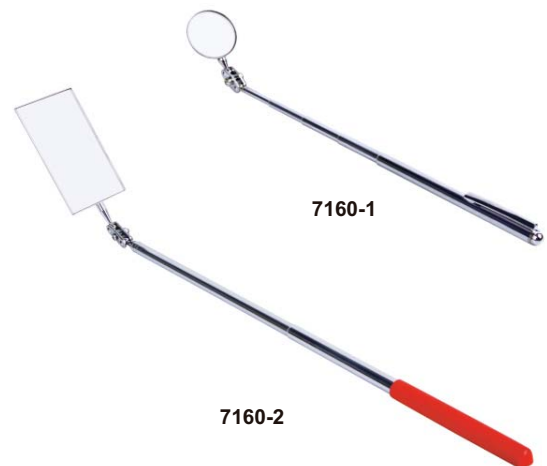

THREE WAYS MAGNIFIER WITH ILLUMINATION

- Resin lens
- Powered by 2xAAA batteries (included) or power adapter (110~240V, 50~60Hz)

three ways use

Code	Magnification	Lens diameter (ØD)	Lens diameter (Ød)
7512-1	2X/4X	Ø120mm	Ø28mm

MAGNIFICATION GLASSES

interchangeable lenses

head band (included)

7523-3D5

adjustable lens and LED angle

- Resin lens
- Interchangeable lenses
- Powered by 3 pcs AAA batteries (included)

Code	Lens number	Magnification
7523-3D5	5 pcs	1X
		1.5X
		2X
		2.5X
		3.5X

adjustable holder angle

moveable lens for focus

2 pcs LED

TELESCOPING INSPECTION MIRRORS

- Inspect hidden areas
- Rotation of the mirror: 360°
- Length of handle is adjustable, handle is made of brass and chrome plated

Code	Size of mirror	Length
7160-1	Ø32mm	178~505mm
7160-2	50x90mm	330~490mm